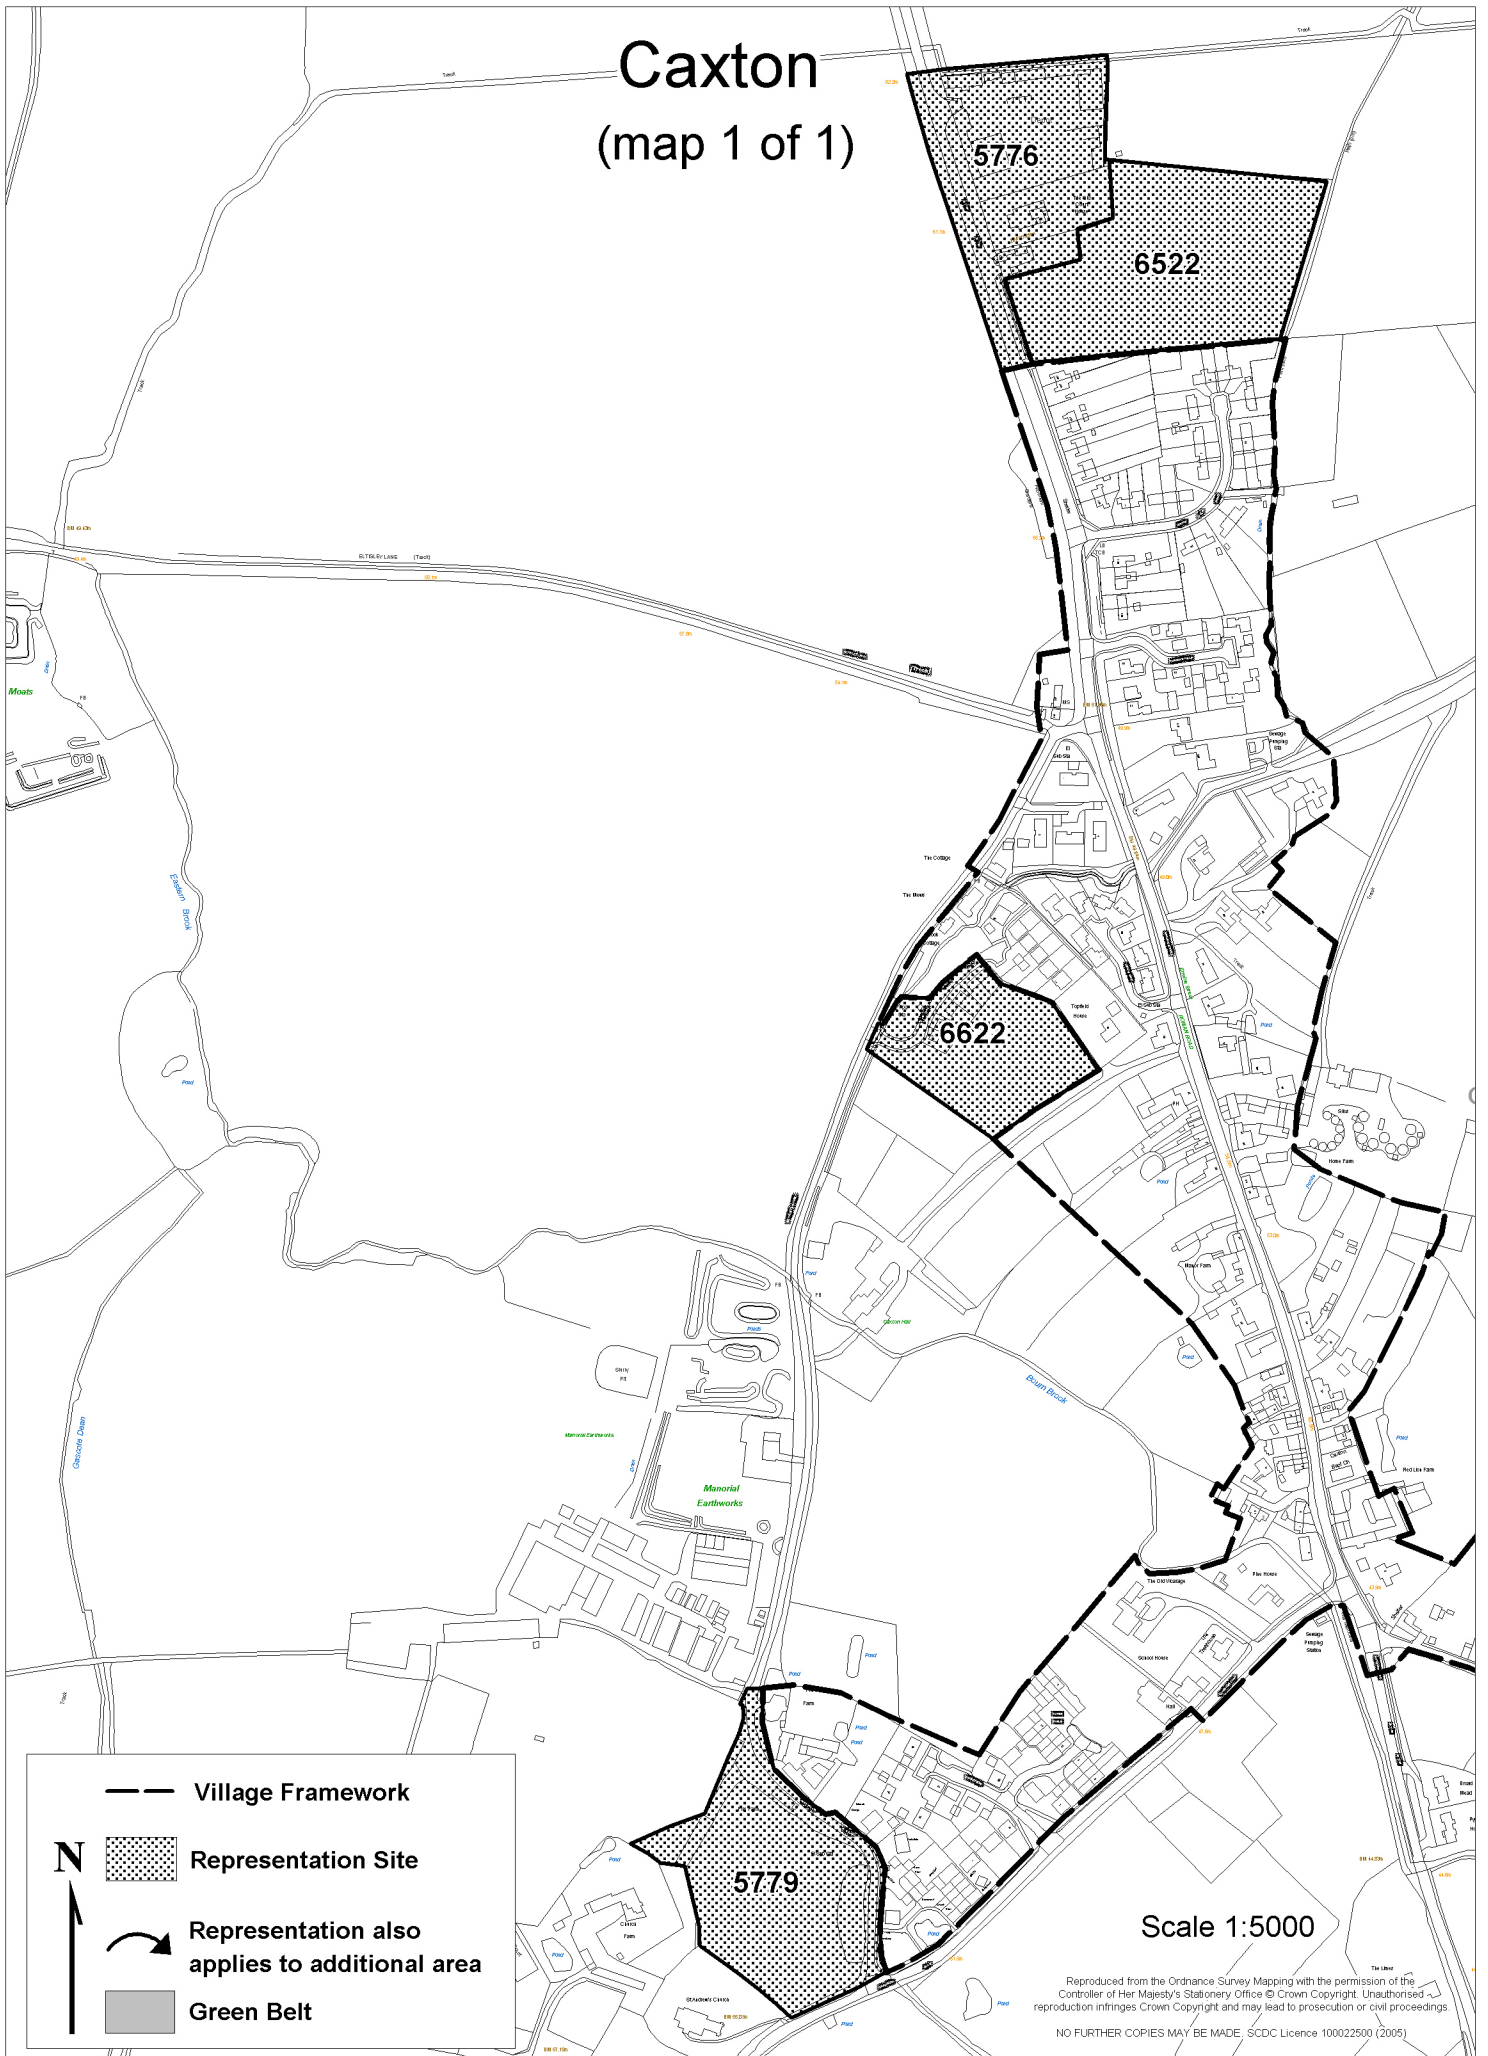

Caxton

(map 1 of 1)

Scale 1:5000